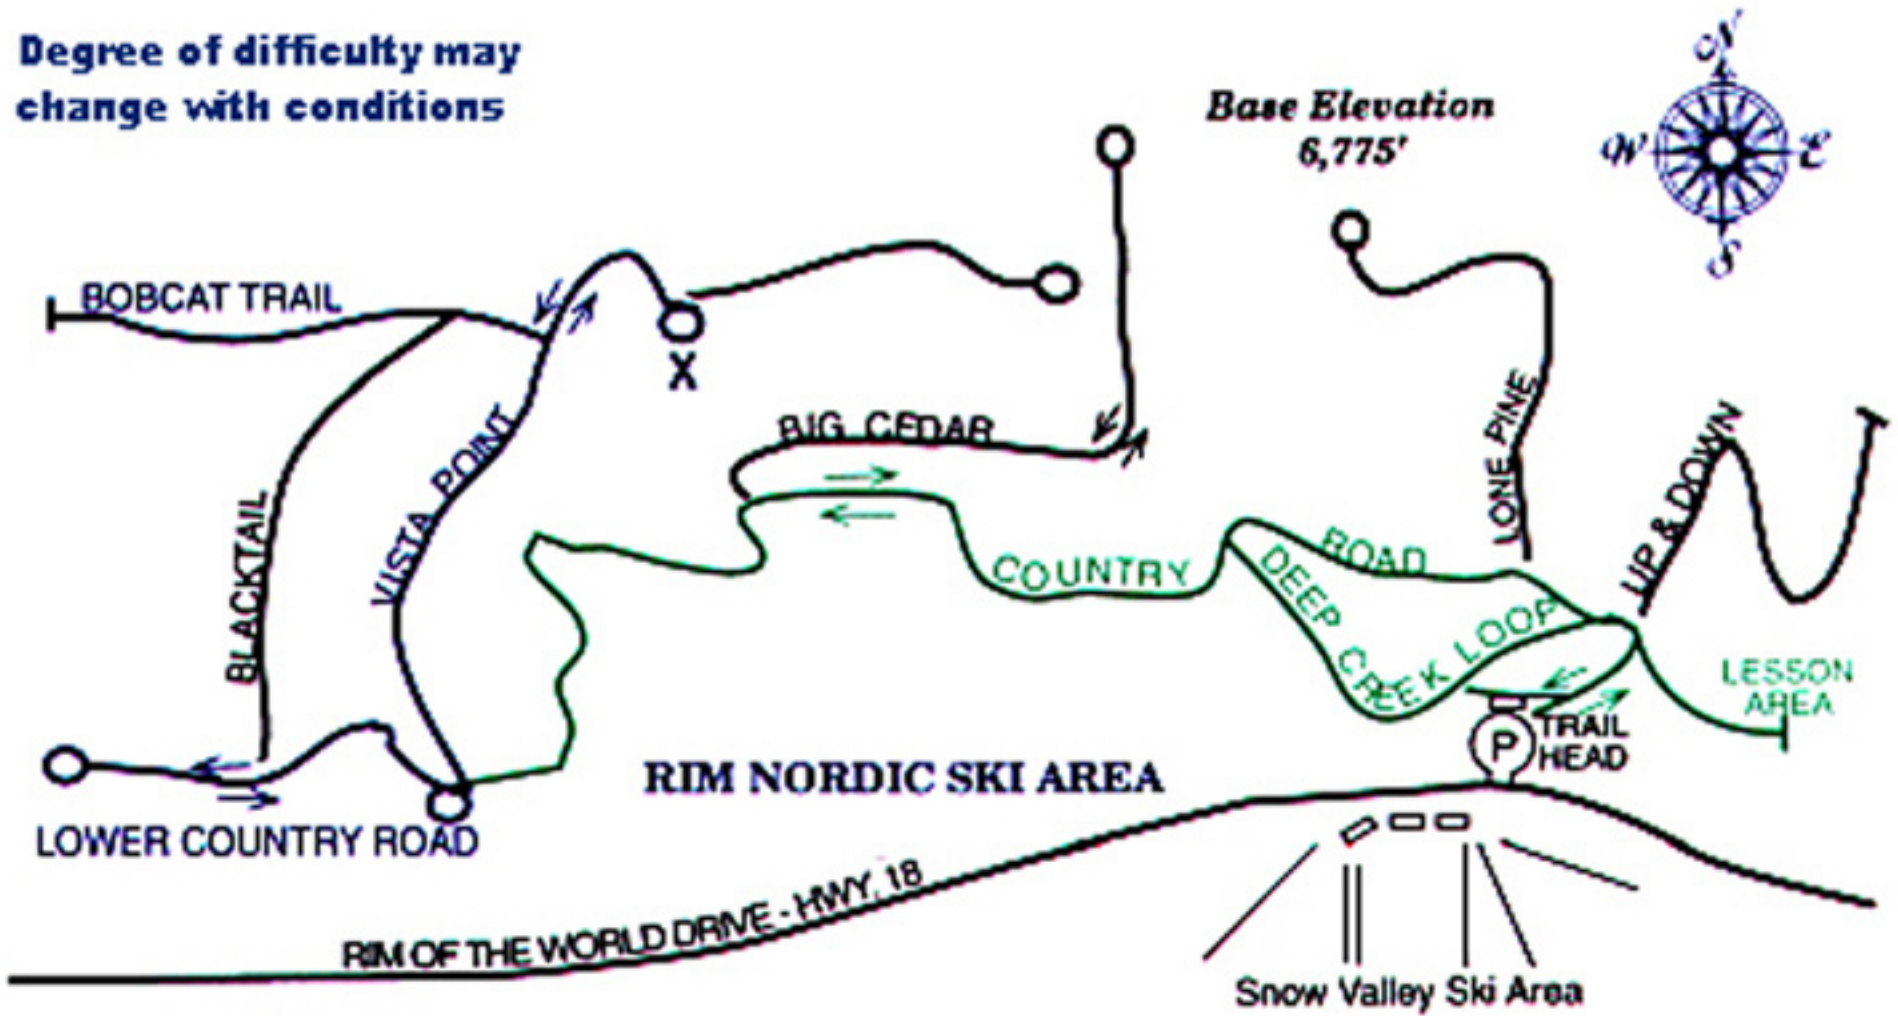

Degree of difficulty may change with conditions

Base Elevation
6,775'

RIM NORDIC SKI AREA

Snow Valley Ski Area

Rim Nordic Ski Area
Running Springs CA USA
909-867-2600

The
Weather
Channel

weather.com

SNOCOUNTRY
.com