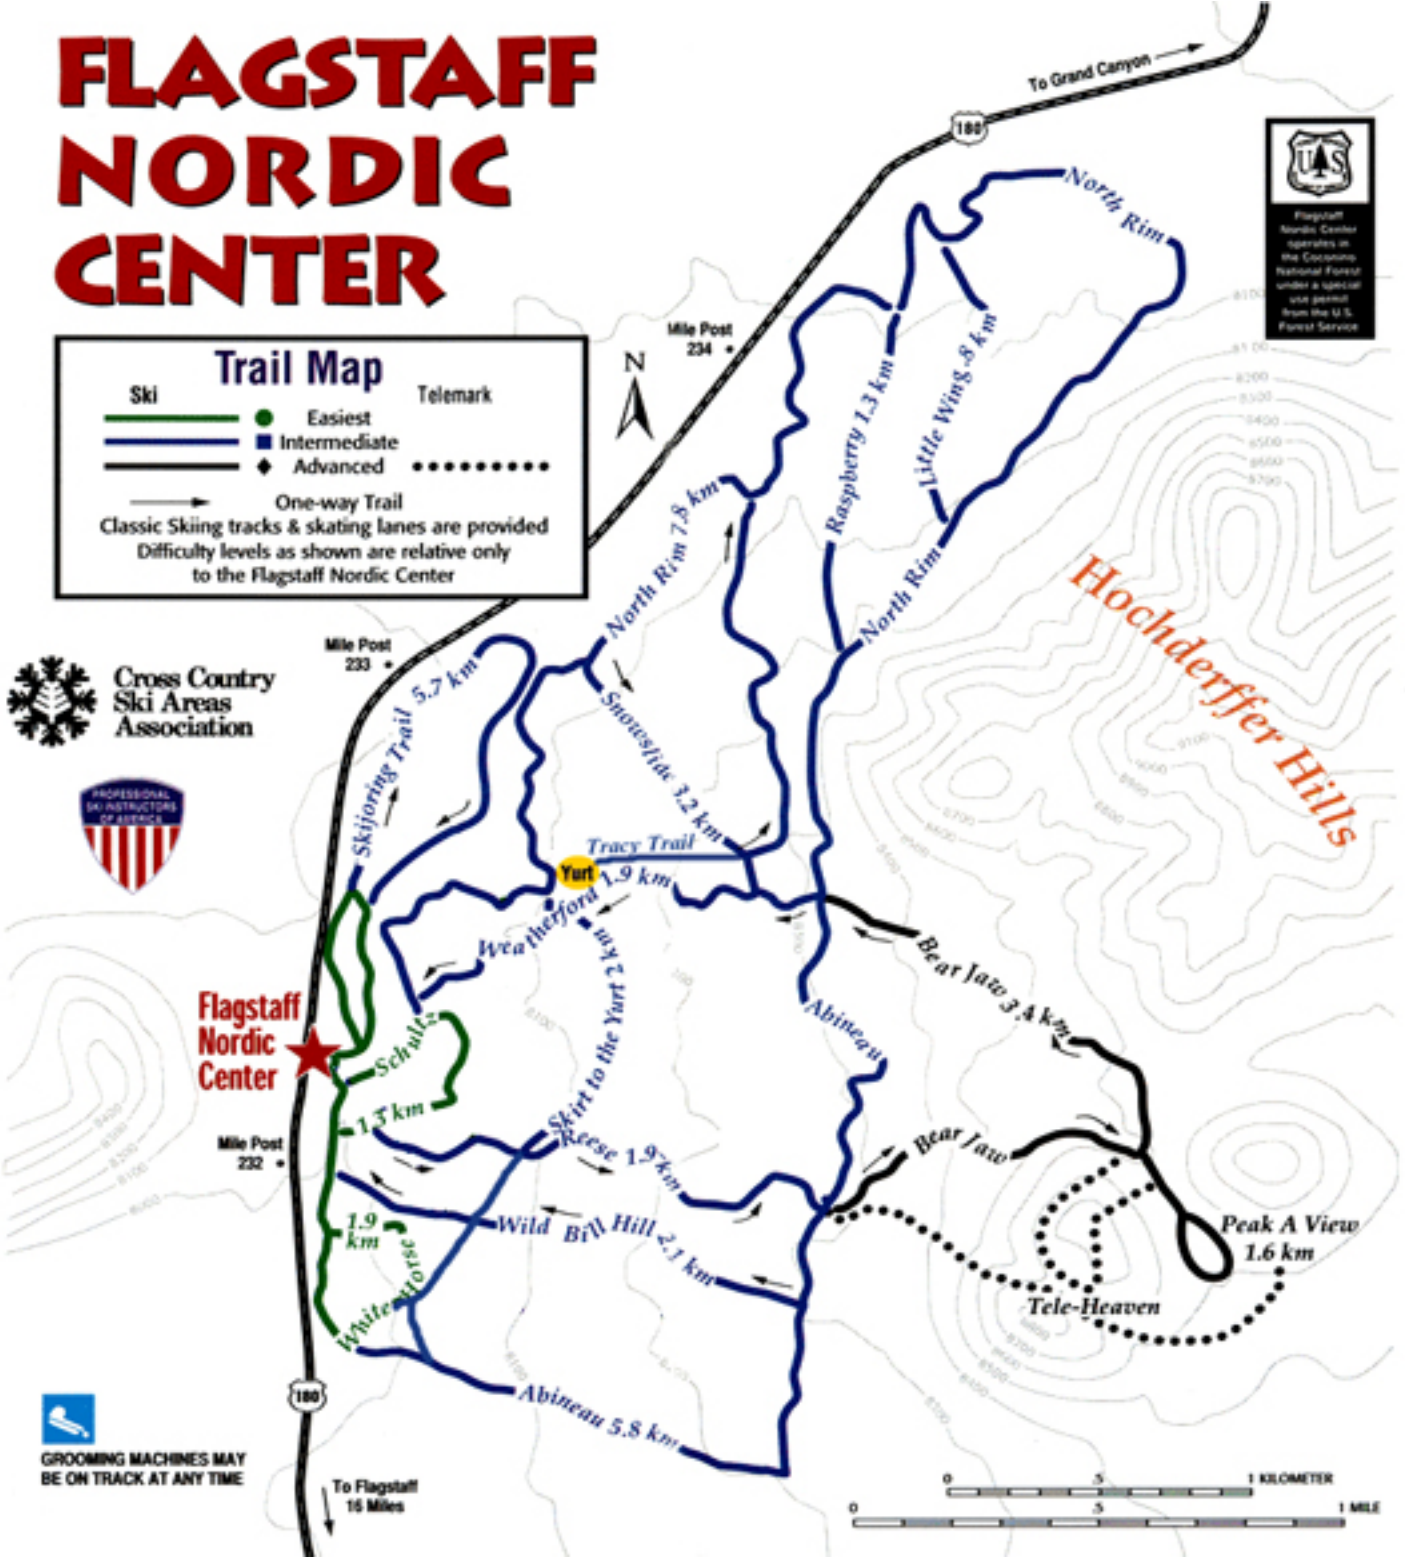

FLAGSTAFF NORDIC CENTER

Trail Map

 Ski	 Easiest	 Telemark
 Intermediate	 Advanced	
 One-way Trail		

Classic Skiing tracks & skating lanes are provided
Difficulty levels as shown are relative only
to the Flagstaff Nordic Center

Cross Country
Ski Areas
Association

**Flagstaff
Nordic
Center**

 GROOMING MACHINES MAY
BE ON TRACK AT ANY TIME

To Flagstaff
16 Miles

Flagstaff Nordic Center
Hwy 180, 16 miles NW of Flagstaff
Flagstaff AZ 86002 USA
928-220-0550