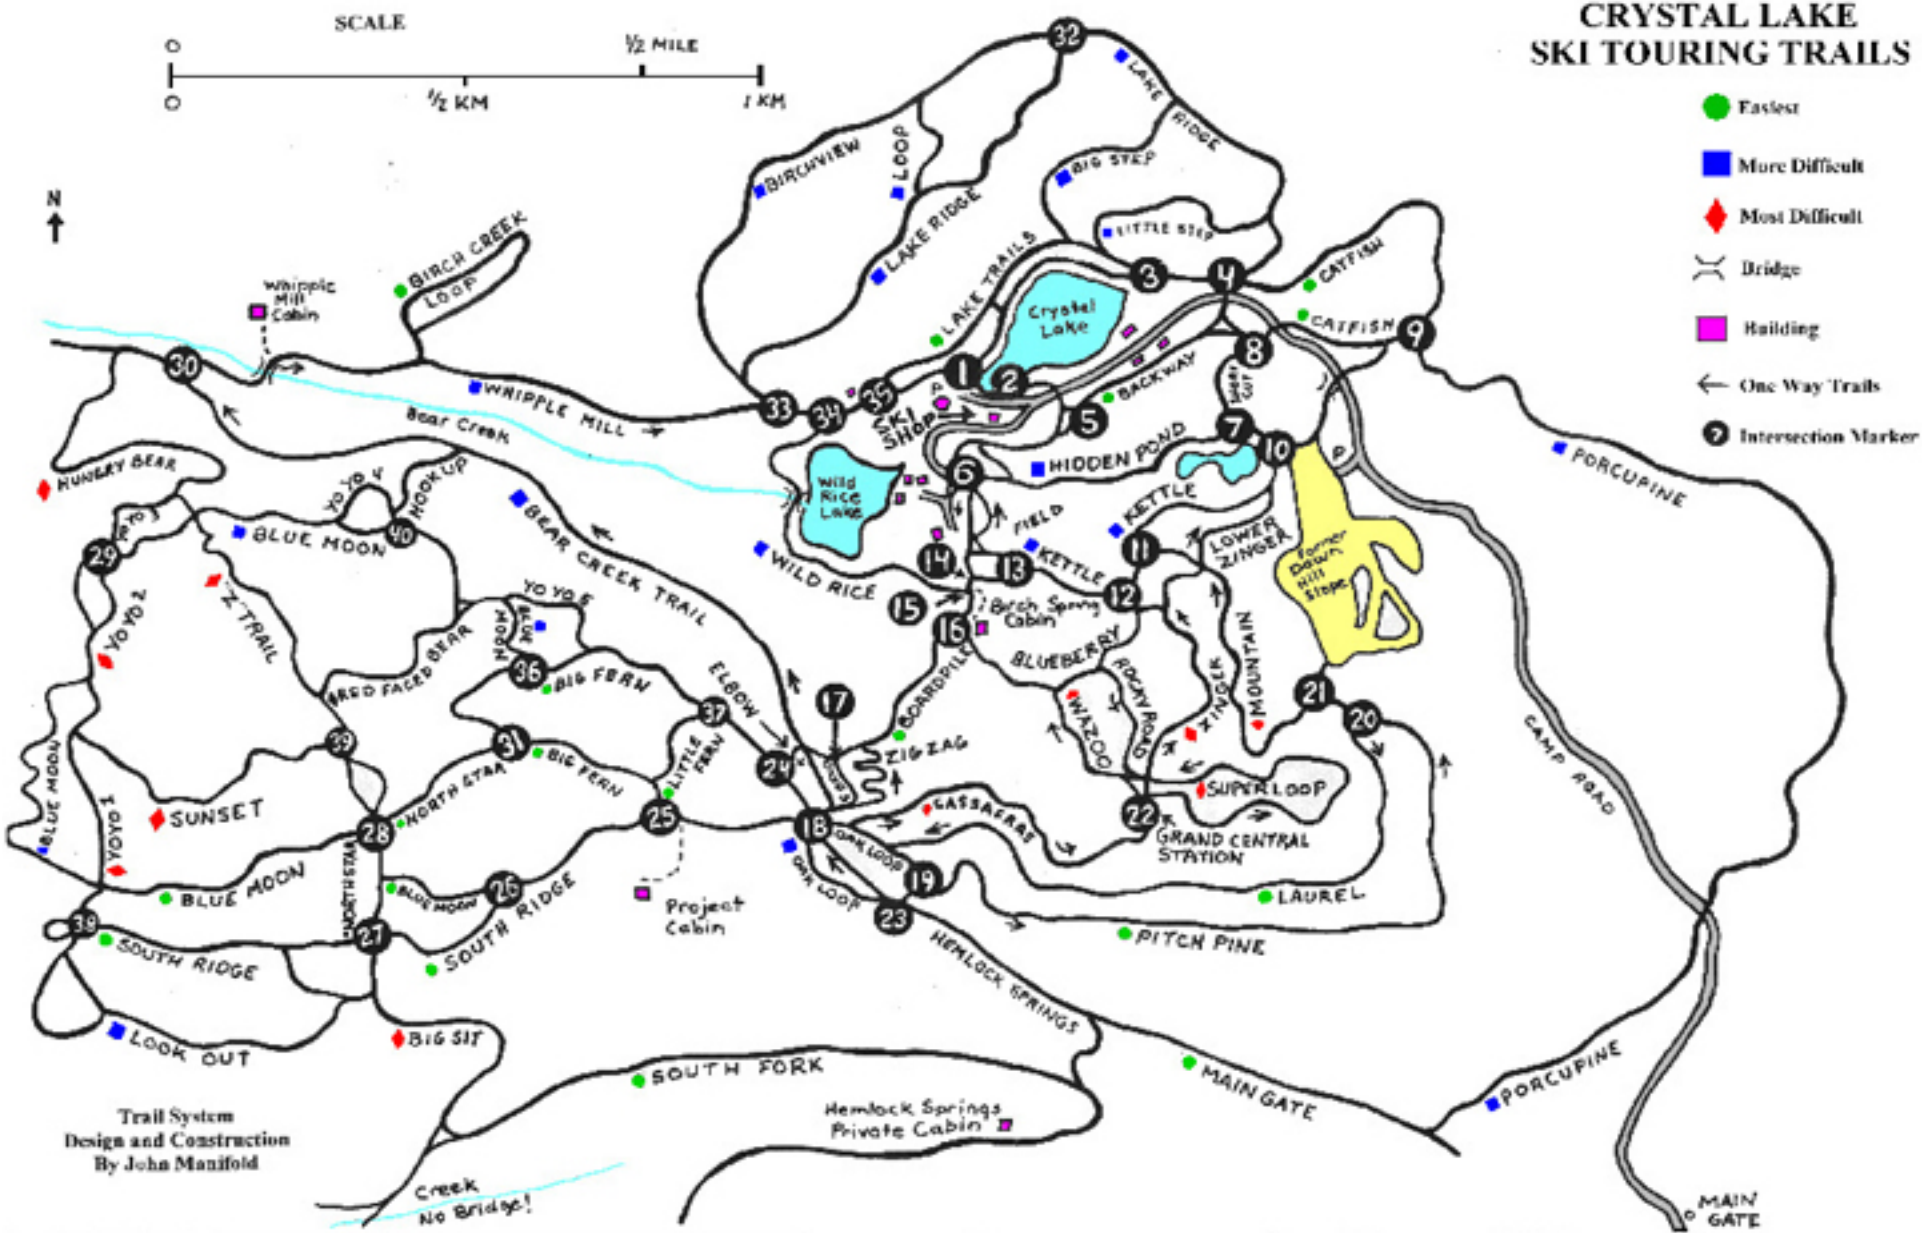

CRYSTAL LAKE SKI TOURING TRAILS

The
Weather
Channel

weather.com

Crystal Lake
1716 Crystal Lake Road
Hughesville PA 17737 USA
570-584-2698

SNOCOUNTRY
.com