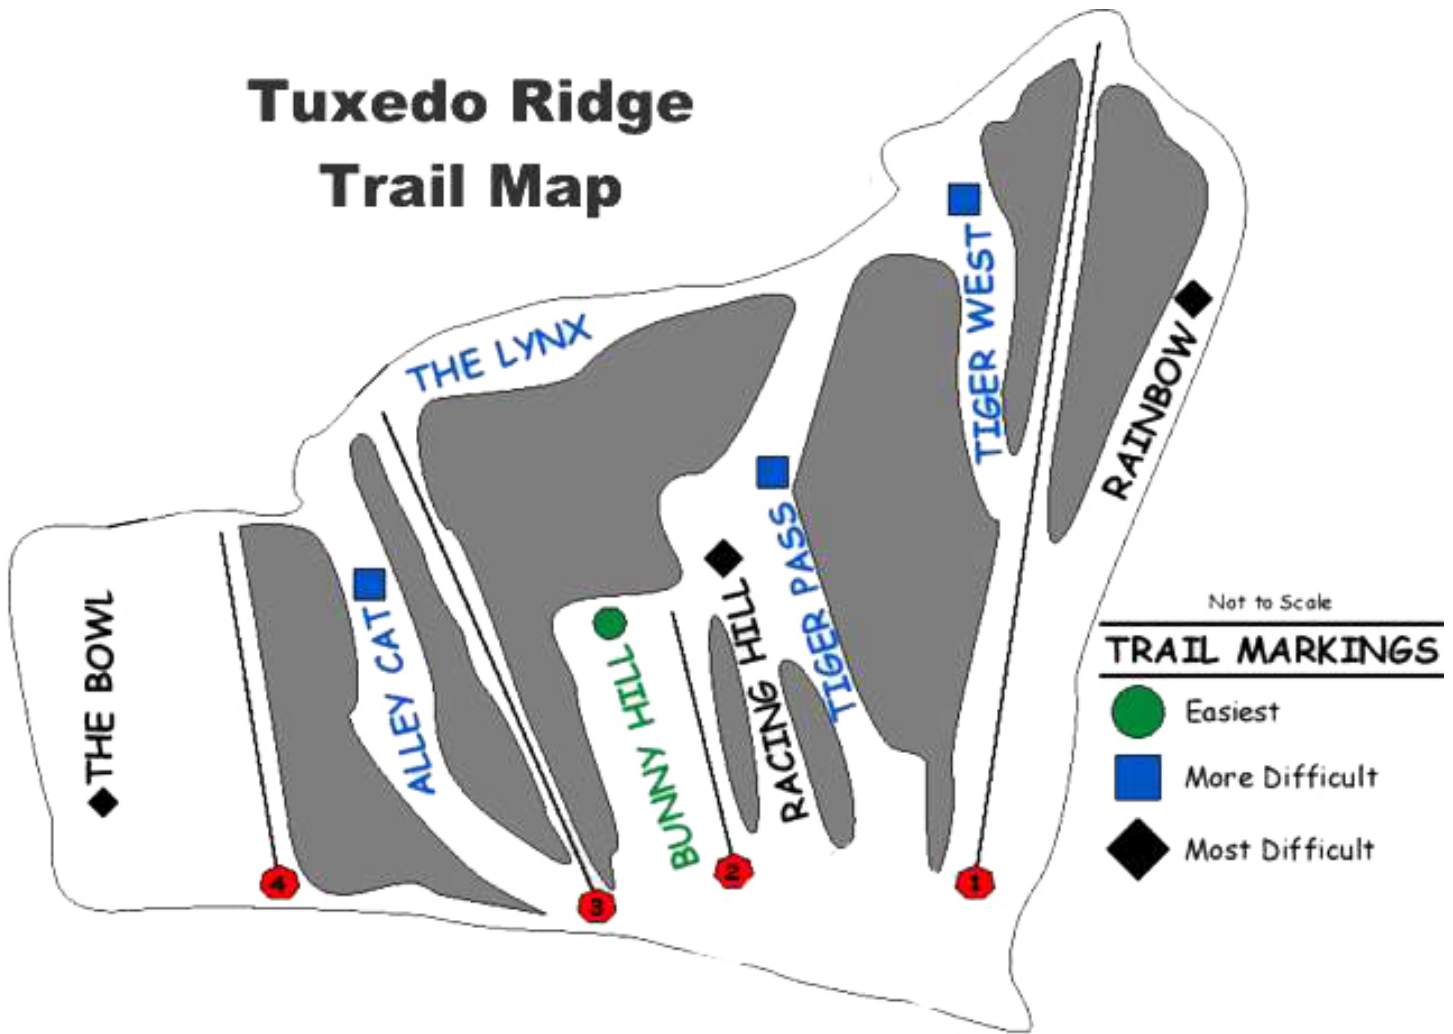

Tuxedo Ridge Trail Map

The
Weather
Channel

weather.com

Tuxedo Ridge Ski Center
581 Route 17A West
Tuxedo NY 10987 USA
845-351-1122

SNOCOUNTRY
.com