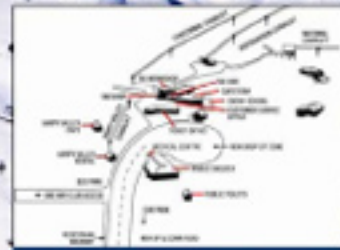

Whakapapa

To Huia Hut 2,755

Pareteahanga 2,791

TRAILS

- 1 Happy Valley Beginner Area
- 2 Hut Flat Beginner Area
- 3 Showcase
- 4 Rockgarden
- 5 Tennant's Valley
- 6 Tennant's Ridge
- 7 Home Run
- 8 Murphy's Schuss
- 9 Downhill Easy
- 10a Teomira Bowl (Skier's Right)
- 10b Goemira Bowl (Skier's Left)
- 11 T's
- 12 Fair West Trail
- 13 Riviera Paradise
- 14 Vignom
- 15 MHA Run
- 16 Turner's Gully
- 17 Dreamer
- 18 Tuss Pipe
- 19 Three Pin Ridge
- 20 Twin Rocks
- 21 S Beads
- 22 Cornice Bowl
- 23 Delta Trail
- 24 Transverse of Fear
- 25 The Gut
- 26 Short Front
- 27 Cut Back
- 28 Tugla Run
- 29 Knoll Ridge
- 30 Valley Traverse
- 31 Valley Highway
- 32 Bibbe's
- 33 Gullim
- 34 Pinnacle Valley
- 35 Gleditrac
- 36 K Road
- 37 Valley Trail
- 38 The Terraces
- 39 Nose Drog
- 40 The Staircase (Skiers Right)
- 41 The Staircase (Skiers Left)
- 42 Honeytoot Valley
- 43 Easy Way Down
- 44 Pinnacles Traverse
- 45 Front Stage
- 46 Back Stage
- 47 Grand Gully
- 48 Broken Leg Gully
- 49 Couloirs
- 50 The Waterfalls
- 51 Wet Waterfall
- 52 Hut Traverse
- 53 Moseley's Mistake
- 54 Chute
- 55 The Chimney
- 56 Yankee Face (exit to Hut Flat)
- 57 Steve's Bowl
- 58 Tennant's Headwall
- 59 Aeroplane Gully
- 60 Yankee Slalom
- 61 Amphitheatre
- 62 Wizard's
- 63 Black Magic
- 64 Stubbings
- 65 Screamer
- 66 The Crease
- 67 Harehill Face

LIFTS

- | | |
|--------------------------|---------------------------|
| C Car West T-Bar | H Rockgarden Chair |
| I West Ridge Quad | J Hut Flat Rope Tow |
| K National Chair | L Centennial Chair |
| M Happy Valley Chair | N Waterfall Express Chair |
| O Donkey Happy Chair | P Waterfall T-Bar |
| Q Happy Valley Platter 1 | R Knoll Ridge T-Bar |
| S Happy Valley Platter 2 | T The Valley T-Bar |