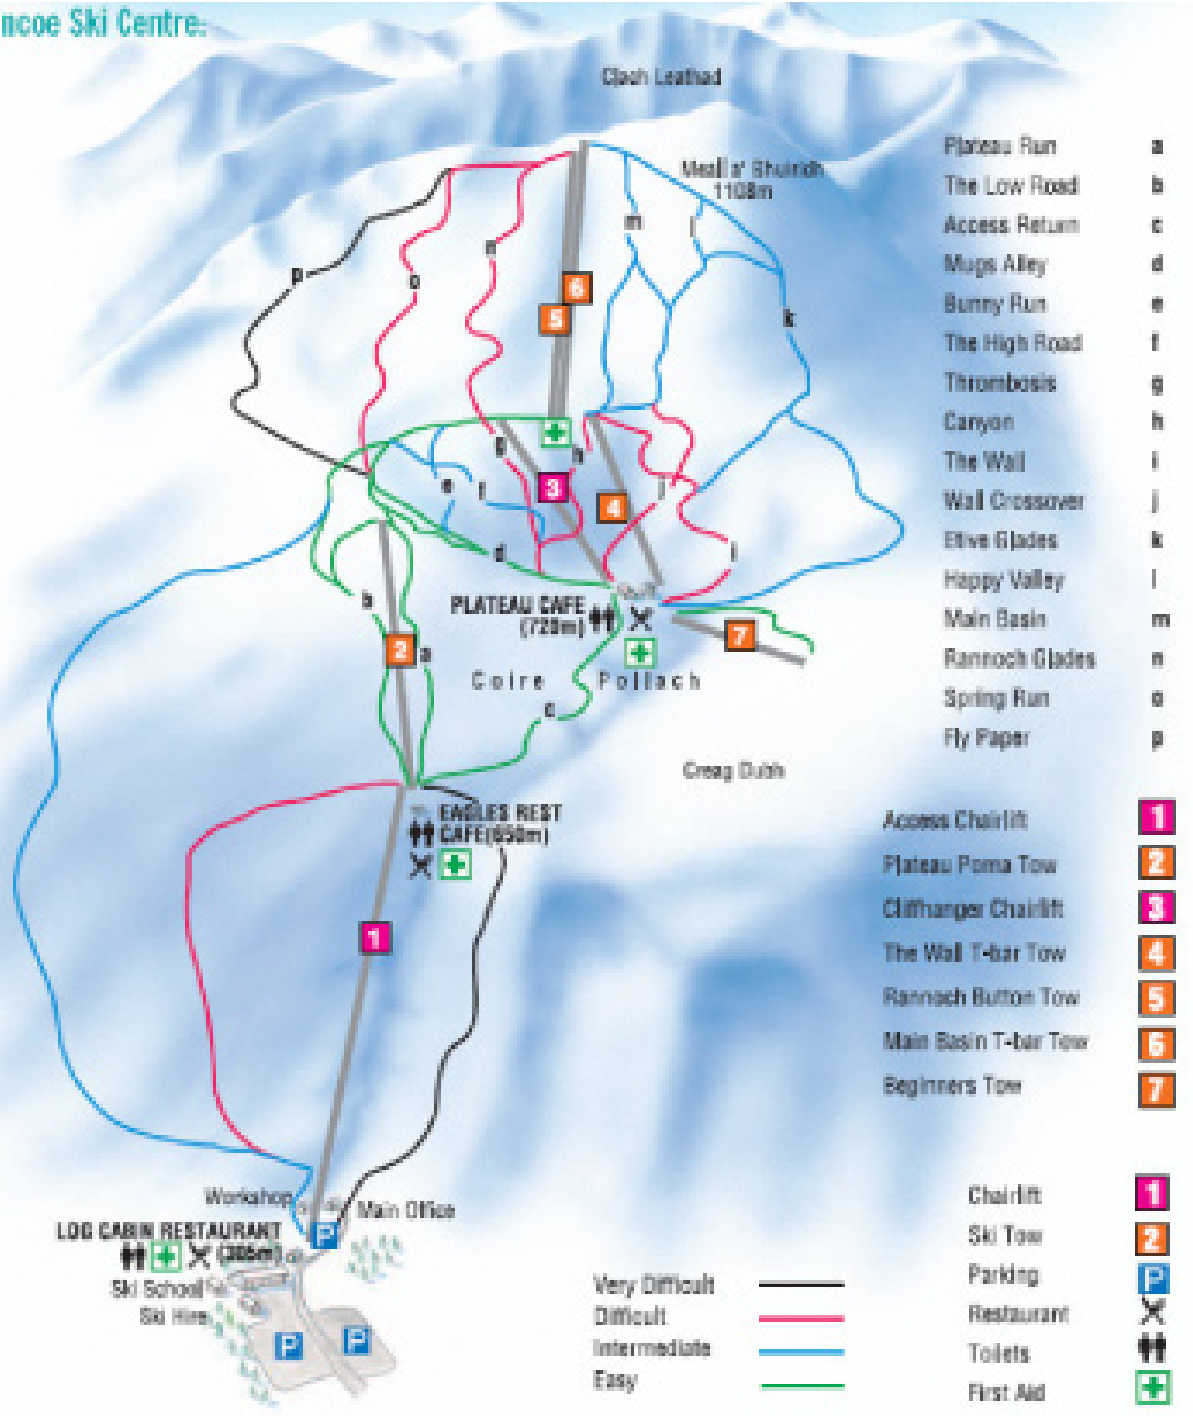

Your guide to Glencoe Ski Centre:

The Weather Channel

Glencoe
Scotland
01855 851226

weather.com

SNO COUNTRY
.com